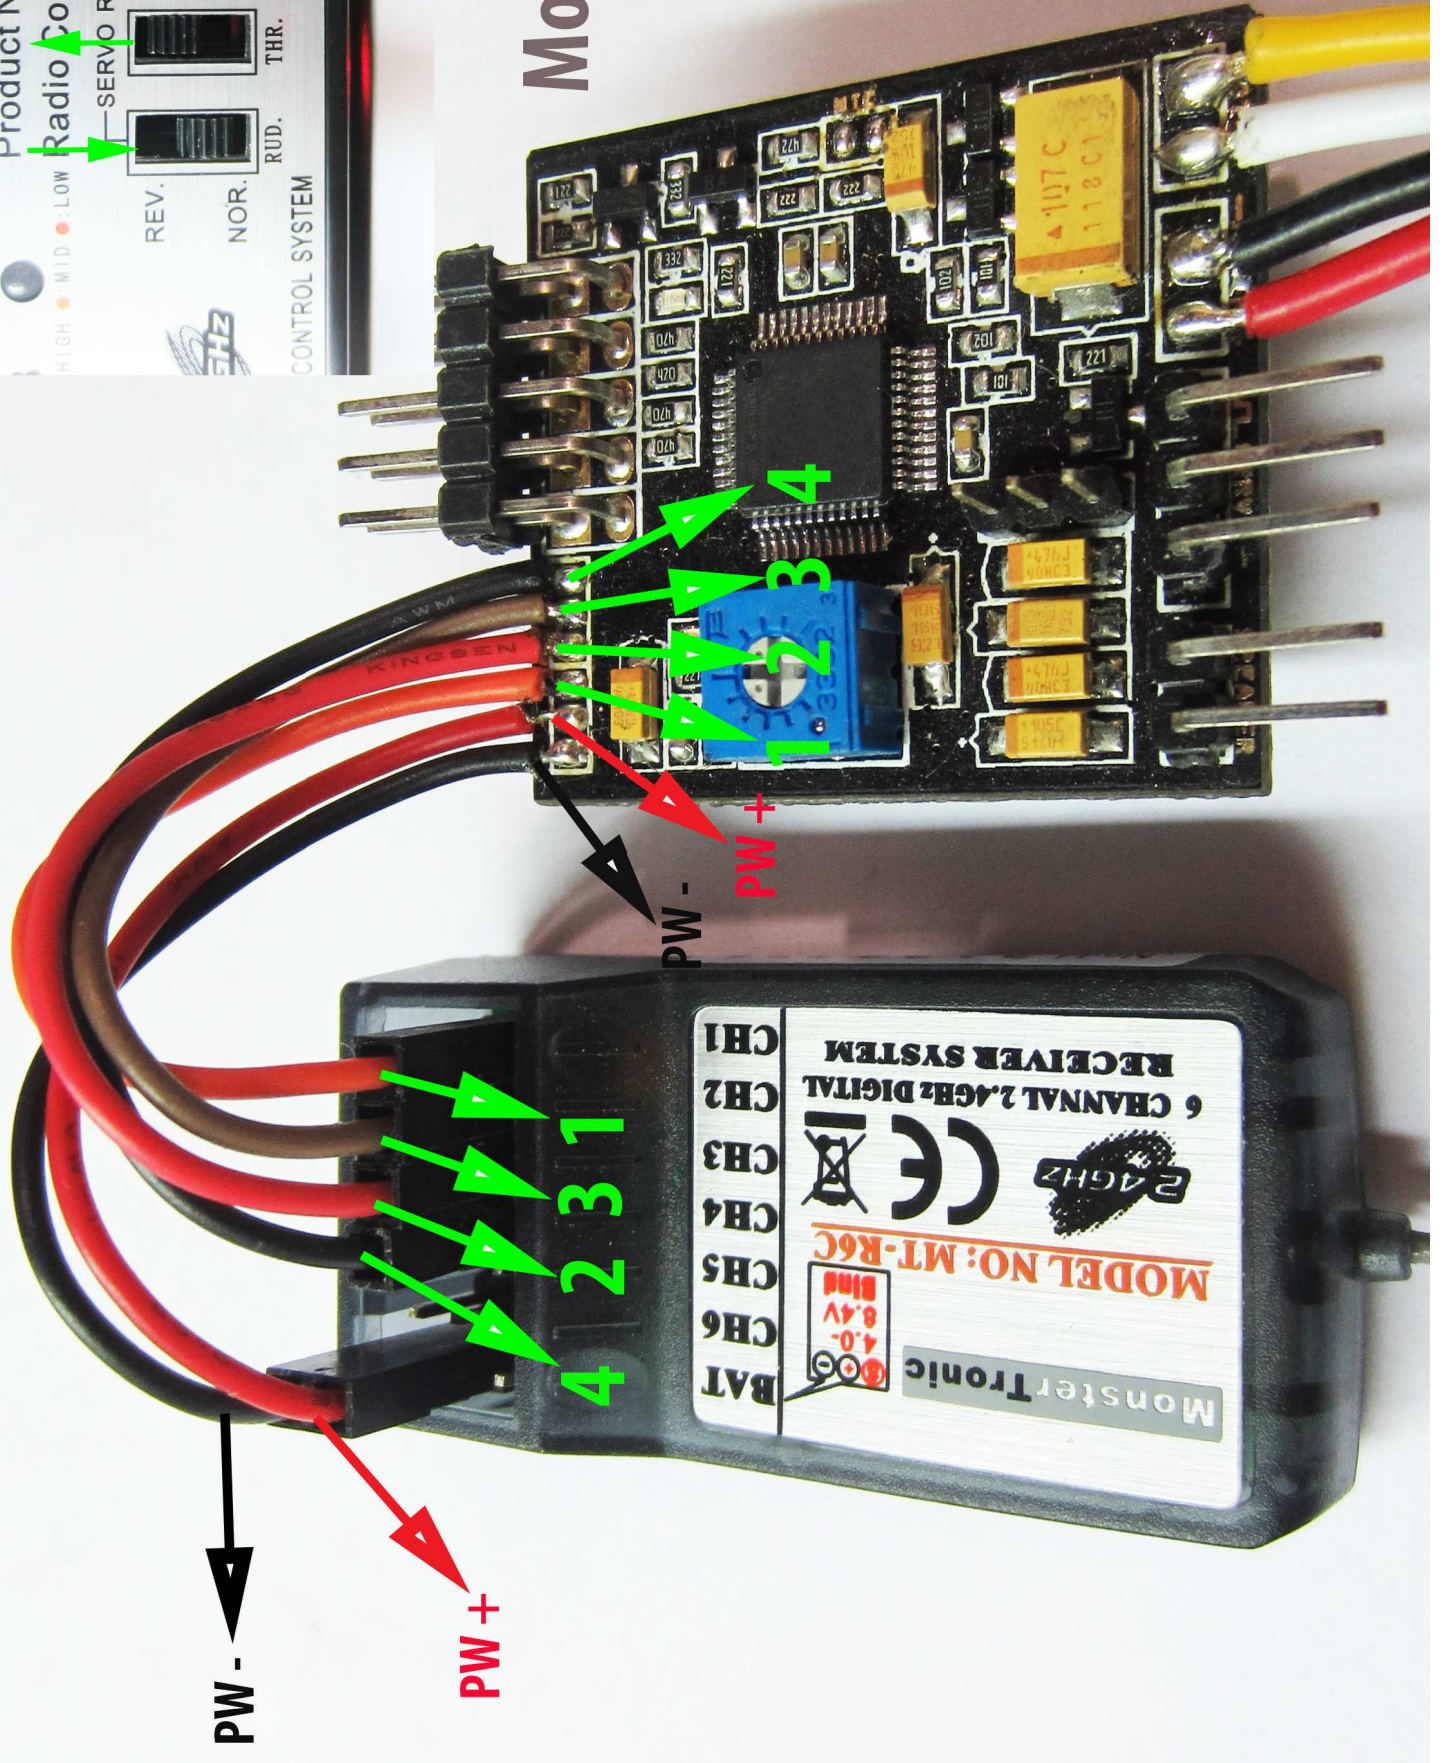

MonsterTronic

MonsterTronic
MODEL NO: MT-R6C
2.4GHZ
6 CHANNEL 2.4GHZ DIGITAL RECEIVER SYSTEM
BAT 4.0-8.4V
CH1
CH2
CH3
CH4
CH5
CH6

PW -

PW +

PW -
PW +

4 2 3 1

4 3 2 1